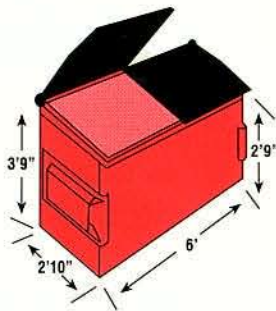

AUTO LOCKS AVAILABLE ON ALL BOXES!

**Commercial • Construction • Industrial • Agriculture
Front Loaders • Rolloffs • Compactors**

632 Meadow Lark Dr • Monroe, LA 71203

Phone 800-705-8621

www.WasteConnectionsofLA.com

**2 YARD
CONTAINER**

**4 YARD
CONTAINER**

**6 YARD
CONTAINER**

**8 YARD
CONTAINER**

**10, 20, 30, 40
YARD OPEN TOP
CONTAINER**

**35 & 40 YARD
COMPACTORS**