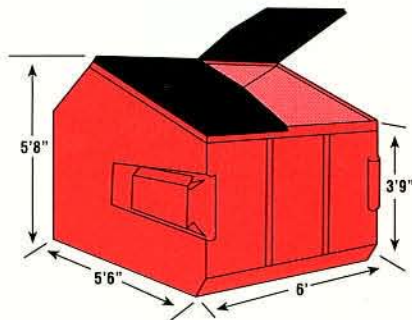

AUTO LOCKS AVAILABLE ON ALL BOXES!

**Commercial • Construction • Industrial • Agriculture
Front Loaders • Rolloffs • Compactors**

632 Meadow Lark Dr • Monroe, LA 71203

Phone 800-705-8621

www.WasteConnectionsofLA.com

**2 YARD
CONTAINER**

**4 YARD
CONTAINER**

**6 YARD
CONTAINER**

**8 YARD
CONTAINER**

**10, 20, 30, 40
YARD OPEN TOP
CONTAINER**

**35 & 40 YARD
COMPACTORS**