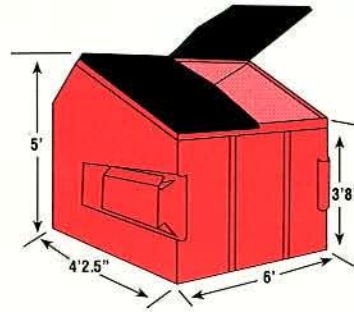

AUTO LOCKS AVAILABLE ON ALL BOXES!

**Commercial • Construction • Industrial • Agriculture
Front Loaders • Rolloffs • Compactors**

632 Meadow Lark Dr • Monroe, LA 71203

Phone 800-705-8621

www.WasteConnectionsofLA.com

**2 YARD
CONTAINER**

**4 YARD
CONTAINER**

**6 YARD
CONTAINER**

**8 YARD
CONTAINER**

**10, 20, 30, 40
YARD OPEN TOP
CONTAINER**

**35 & 40 YARD
COMPACTORS**